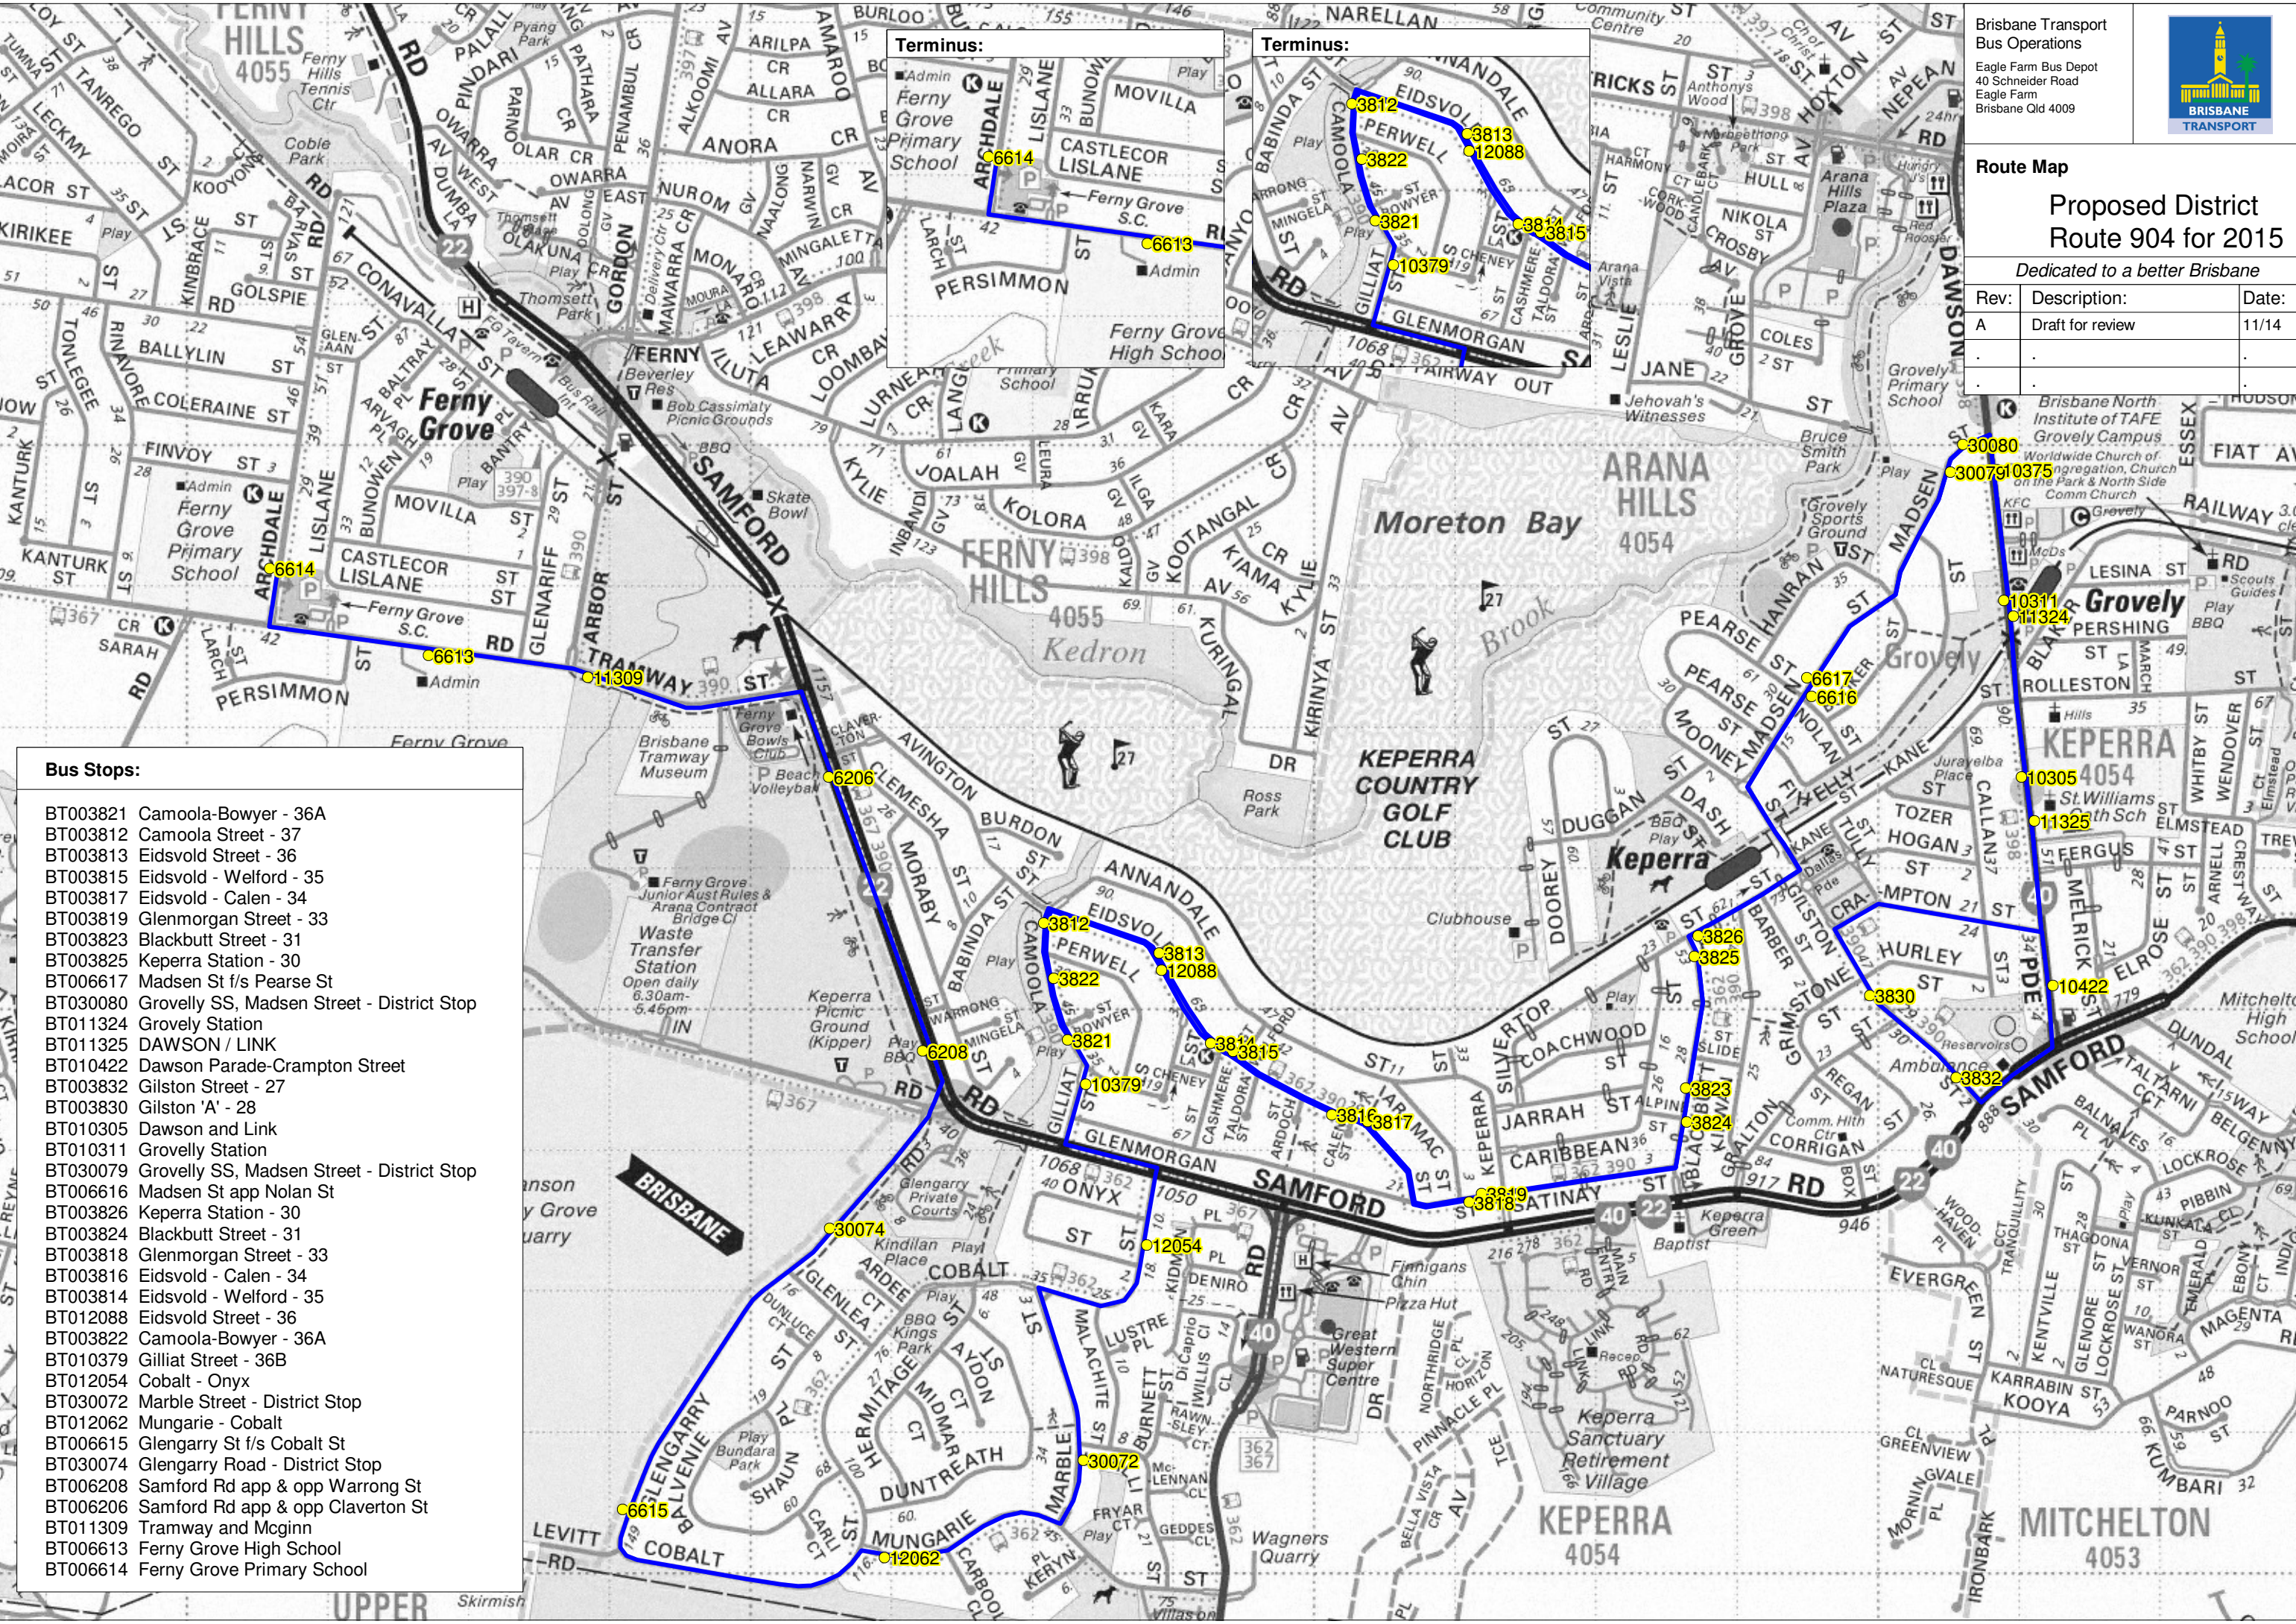

Route Map
**Proposed District
Route 904 for 2015**

Dedicated to a better Brisbane

Rev:	Description:	Date:
A	Draft for review	11/14

Terminus:

Admin
Ferry Grove
Primary School

6614

6613

Ferry Grove High School

Terminus:

3812

3813

3822

12088

3821

10379

3815

3814

3815

- Bus Stops:**
- BT003821 Camoola-Bowyer - 36A
 - BT003812 Camoola Street - 37
 - BT003813 Eidsvold Street - 36
 - BT003815 Eidsvold - Welford - 35
 - BT003817 Eidsvold - Calen - 34
 - BT003819 Glenmorgan Street - 33
 - BT003823 Blackbutt Street - 31
 - BT003825 Keperra Station - 30
 - BT006617 Madsen St f/s Pearse St
 - BT030080 Grovelly SS, Madsen Street - District Stop
 - BT011324 Grovelly Station
 - BT011325 DAWSON / LINK
 - BT010422 Dawson Parade-Crampton Street
 - BT003832 Gilston Street - 27
 - BT003830 Gilston 'A' - 28
 - BT010305 Dawson and Link
 - BT010311 Grovelly Station
 - BT030079 Grovelly SS, Madsen Street - District Stop
 - BT006616 Madsen St app Nolan St
 - BT003826 Keperra Station - 30
 - BT003824 Blackbutt Street - 31
 - BT003818 Glenmorgan Street - 33
 - BT003816 Eidsvold - Calen - 34
 - BT003814 Eidsvold - Welford - 35
 - BT012088 Eidsvold Street - 36
 - BT003822 Camoola-Bowyer - 36A
 - BT010379 Gilliat Street - 36B
 - BT012054 Cobalt - Onyx
 - BT030072 Marble Street - District Stop
 - BT012062 Mungarie - Cobalt
 - BT006615 Glengarry St f/s Cobalt St
 - BT030074 Glengarry Road - District Stop
 - BT006208 Samford Rd app & opp Warrong St
 - BT006206 Samford Rd app & opp Claverton St
 - BT011309 Tramway and Mcginn
 - BT006613 Ferry Grove High School
 - BT006614 Ferry Grove Primary School